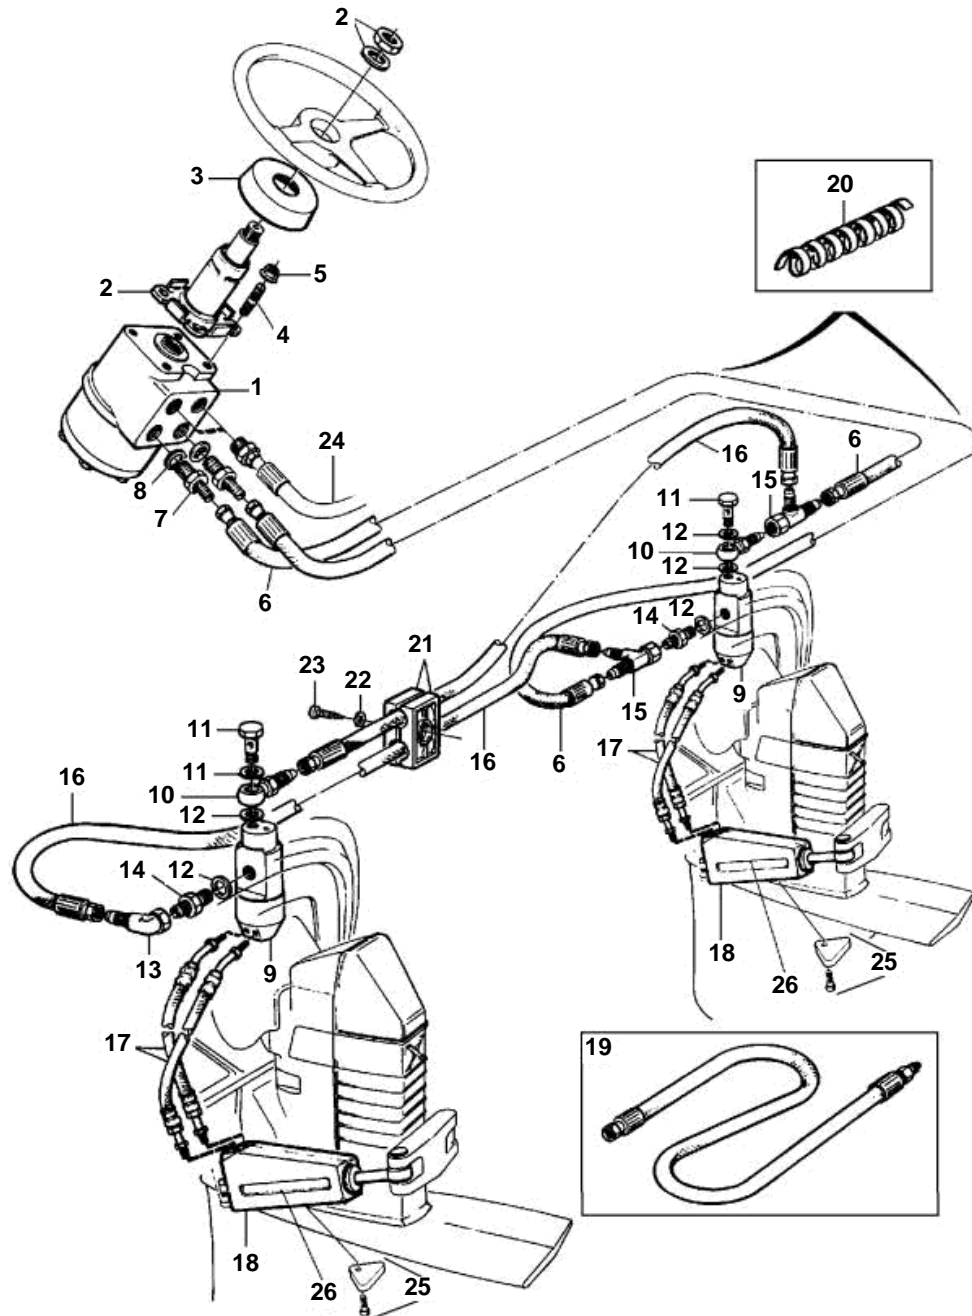

DPX - XACT STEERING & STEERING CYLINDERS (TWIN INSTALLATION)

DPX - XACT STEERING & STEERING CYLINDERS (TWIN INSTALLATION)

REF	PART NO.	QTY	DESCRIPTION	NOTES
1	872156	1	Control unit	
2	872157	1	Retainer	
3	873357	1	Cover	
4	924085	4	Stud	
5	971095	4	Nut	
6	872158	2	Hose, L = 6000 mm	
7	873340	2	Nipple	
8	873341	2	Washer	
9	872956	2	Grommet	
10	873325	2	Banjo nipple	
11	873326	2	Hollow screw	
12	873327	6	Washer	
13	873328	2	Elbow nipple	
14	873329	2	Nipple	
15	873330	2	T-nipple	
16	872166	2	Hose, L =1200 mm	
17	872593	8	Hose	
18	873231	4	Steering cylinder	Mounted on DPX interm hsg
19	872169	1	Hydraulic hose, L= 1000 mm	
20	873331	1	Coil, L = 500 mm	
21	873335	3	Clamp	
22	873337	3	Washer	
23	873339	3	Screw	
24	872158	2	Hose, For servo pump	
25	872793	2	Zinc anode kit	
	872675	2	· Zinc anod	
	963683	2	· Screw	
26	872965	2	Decal, Steerin cylinder	